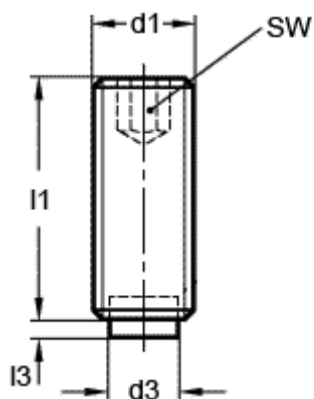

Data Sheet

Article number: 209316091

Description: E+G Grub screw, st. steel
GN 913.5-M5-16-KU

Measures

d1 = M5
d3 = 3
l1 = 16.0
l3 = 1.0
SW = 2.5